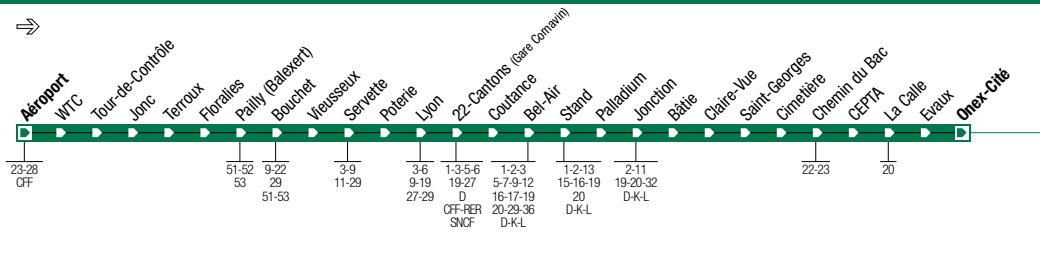

Aéroport – Servette – 22-Cantons (Gare Cornavin) – Bel-Air – Jonction – Onex-Cité

10

Onex-Cité – Jonction – Bel-Air – Gare Cornavin – Servette – Aéroport

10

**Lundi-Vendredi Grandes Vacances Direction: Onex-Cité**

| | | | | | | | | | | | | | | | | | | | | |
|-----------------------|-------|-------|-------|-------|-------|-------|-------|-------|-------|-------|-------|-------|-------|-------|-------|-------|-------|-------|-------|-------|
| Aéroport | | | | 05:28 | 05:43 | 05:58 | | 06:13 | | | 06:28 | 06:38 | 06:48 | 06:56 | 07:04 | 07:12 | 07:20 | 07:28 | 07:36 | 07:44 |
| Bouchet | | | | 05:36 | 05:51 | 06:06 | | 06:21 | | | 06:36 | 06:46 | 06:56 | 07:04 | 07:12 | 07:20 | 07:28 | 07:36 | 07:45 | 07:53 |
| Servette | | | | 05:40 | 05:55 | 06:10 | | 06:25 | | | 06:40 | 06:50 | 07:00 | 07:08 | 07:16 | 07:24 | 07:32 | 07:40 | 07:49 | 07:57 |
| 22-Cantons (Cornavin) | | | | 05:46 | 06:01 | 06:16 | | 06:31 | | | 06:46 | 06:56 | 07:07 | 07:15 | 07:23 | 07:31 | 07:39 | 07:47 | 07:56 | 08:04 |
| Bel-Air | | | | 05:48 | 06:03 | 06:18 | | 06:34 | | | 06:49 | 06:59 | 07:10 | 07:18 | 07:26 | 07:34 | 07:42 | 07:50 | 07:59 | 08:07 |
| Jonction | 05:18 | 05:33 | 05:47 | 05:53 | 06:08 | 06:23 | 06:33 | 06:39 | 06:45 | 06:49 | 06:55 | 07:05 | 07:16 | 07:24 | 07:32 | 07:40 | 07:48 | 07:56 | 08:05 | 08:13 |
| Saint-Georges | 05:22 | 05:37 | 05:51 | 05:57 | 06:12 | 06:27 | 06:37 | 06:43 | 06:49 | 06:53 | 06:59 | 07:09 | 07:20 | 07:28 | 07:36 | 07:44 | 07:52 | 08:00 | 08:09 | 08:17 |
| Onex-Cité | 05:28 | 05:43 | 05:57 | 06:03 | 06:18 | 06:33 | 06:43 | 06:49 | 06:56 | 07:00 | 07:06 | 07:16 | 07:27 | 07:35 | 07:43 | 07:51 | 07:59 | 08:07 | 08:16 | 08:24 |