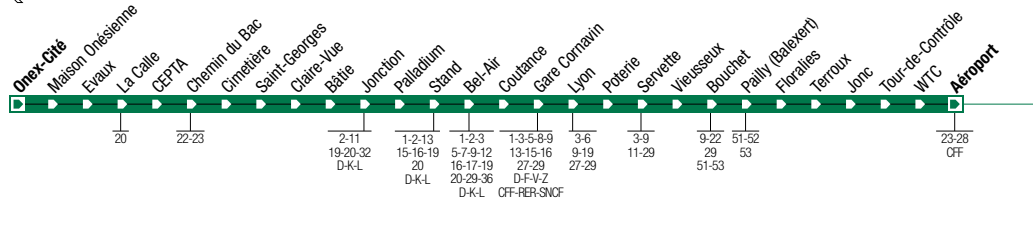

Aéroport – Servette – 22-Cantons (Gare Cornavin) – Bel-Air – Jonction – Onex-Cité

10

Onex-Cité – Jonction – Bel-Air – Gare Cornavin – Servette – Aéroport

10

**Lundi-Vendredi Grandes Vacances Direction: Onex-Cité**

| | | | | | | | | | | | | | | | | | | | | |
|-----------------------|-------|-------|-------|-------|-------|-------|-------|-------|-------|-------|-------|-------|-------|-------|-------|-------|-------|-------|-------|-------|
| Aéroport | | | | 05:28 | 05:43 | 05:58 | | 06:13 | | | 06:28 | 06:38 | 06:48 | 06:56 | 07:04 | 07:12 | 07:20 | 07:28 | 07:36 | 07:44 |
| Bouchet | | | | 05:36 | 05:51 | 06:06 | | 06:21 | | | 06:36 | 06:46 | 06:56 | 07:04 | 07:12 | 07:20 | 07:28 | 07:36 | 07:45 | 07:53 |
| Servette | | | | 05:40 | 05:55 | 06:10 | | 06:25 | | | 06:40 | 06:50 | 07:00 | 07:08 | 07:16 | 07:24 | 07:32 | 07:40 | 07:49 | 07:57 |
| 22-Cantons (Cornavin) | | | | 05:46 | 06:01 | 06:16 | | 06:31 | | | 06:46 | 06:56 | 07:07 | 07:15 | 07:23 | 07:31 | 07:39 | 07:47 | 07:56 | 08:04 |
| Bel-Air | | | | 05:48 | 06:03 | 06:18 | | 06:34 | | | 06:49 | 06:59 | 07:10 | 07:18 | 07:26 | 07:34 | 07:42 | 07:50 | 07:59 | 08:07 |
| Jonction | 05:18 | 05:33 | 05:47 | 05:53 | 06:08 | 06:23 | 06:33 | 06:39 | 06:45 | 06:49 | 06:55 | 07:05 | 07:16 | 07:24 | 07:32 | 07:40 | 07:48 | 07:56 | 08:05 | 08:13 |
| Saint-Georges | 05:22 | 05:37 | 05:51 | 05:57 | 06:12 | 06:27 | 06:37 | 06:43 | 06:49 | 06:53 | 06:59 | 07:09 | 07:20 | 07:28 | 07:36 | 07:44 | 07:52 | 08:00 | 08:09 | 08:17 |
| Onex-Cité | 05:28 | 05:43 | 05:57 | 06:03 | 06:18 | 06:33 | 06:43 | 06:49 | 06:56 | 07:00 | 07:06 | 07:16 | 07:27 | 07:35 | 07:43 | 07:51 | 07:59 | 08:07 | 08:16 | 08:24 |